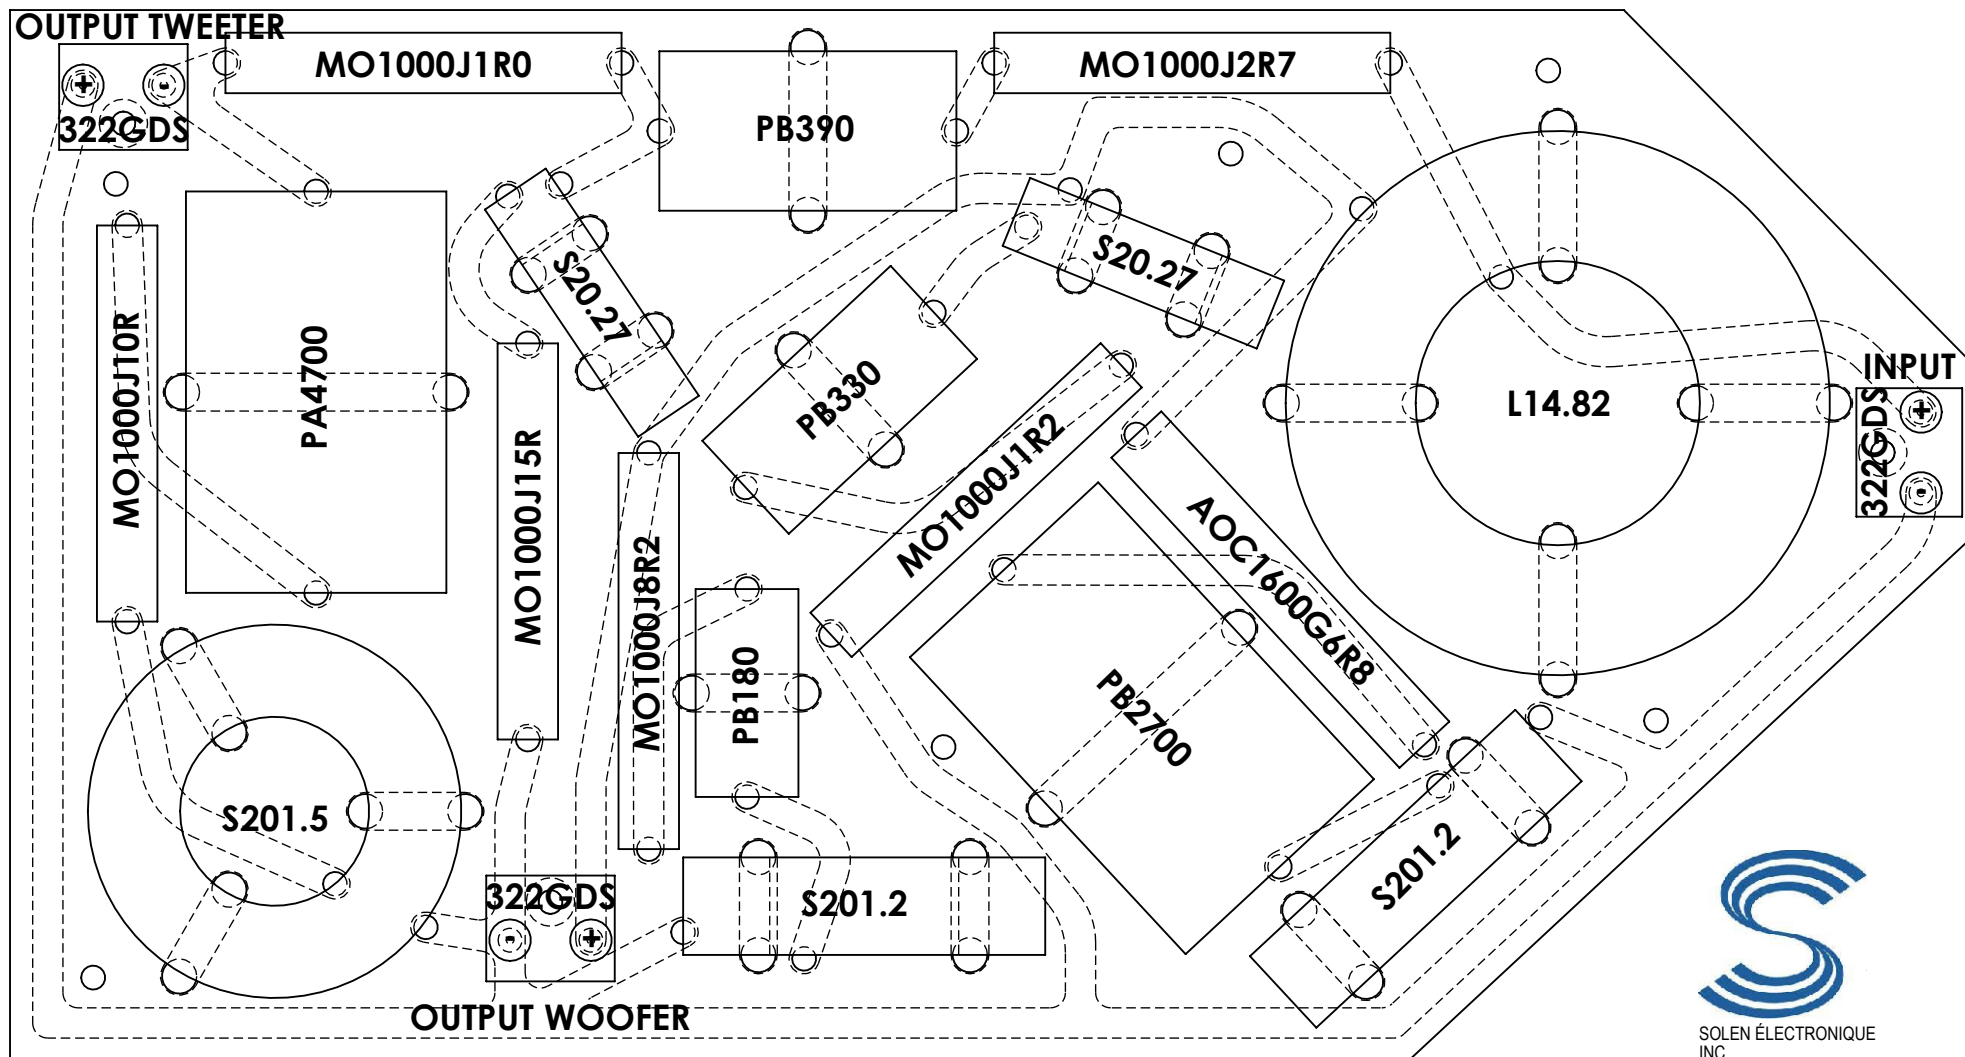

SOLEN CUSTOM HDF CROSSOVER BOARD LAYOUT

TOP VIEW - SB ACOUSTICS ARA TX

SOLEN ÉLECTRONIQUE
INC.,
3940 BLVD. SIR-WILFRID-
LAURIER,
(450) 656-2759
solen@solen.ca

SOLEN CUSTOM HDF CROSSOVER BOARD LAYOUT

ISO VIEW - SB ACOUSTICS ARA TX