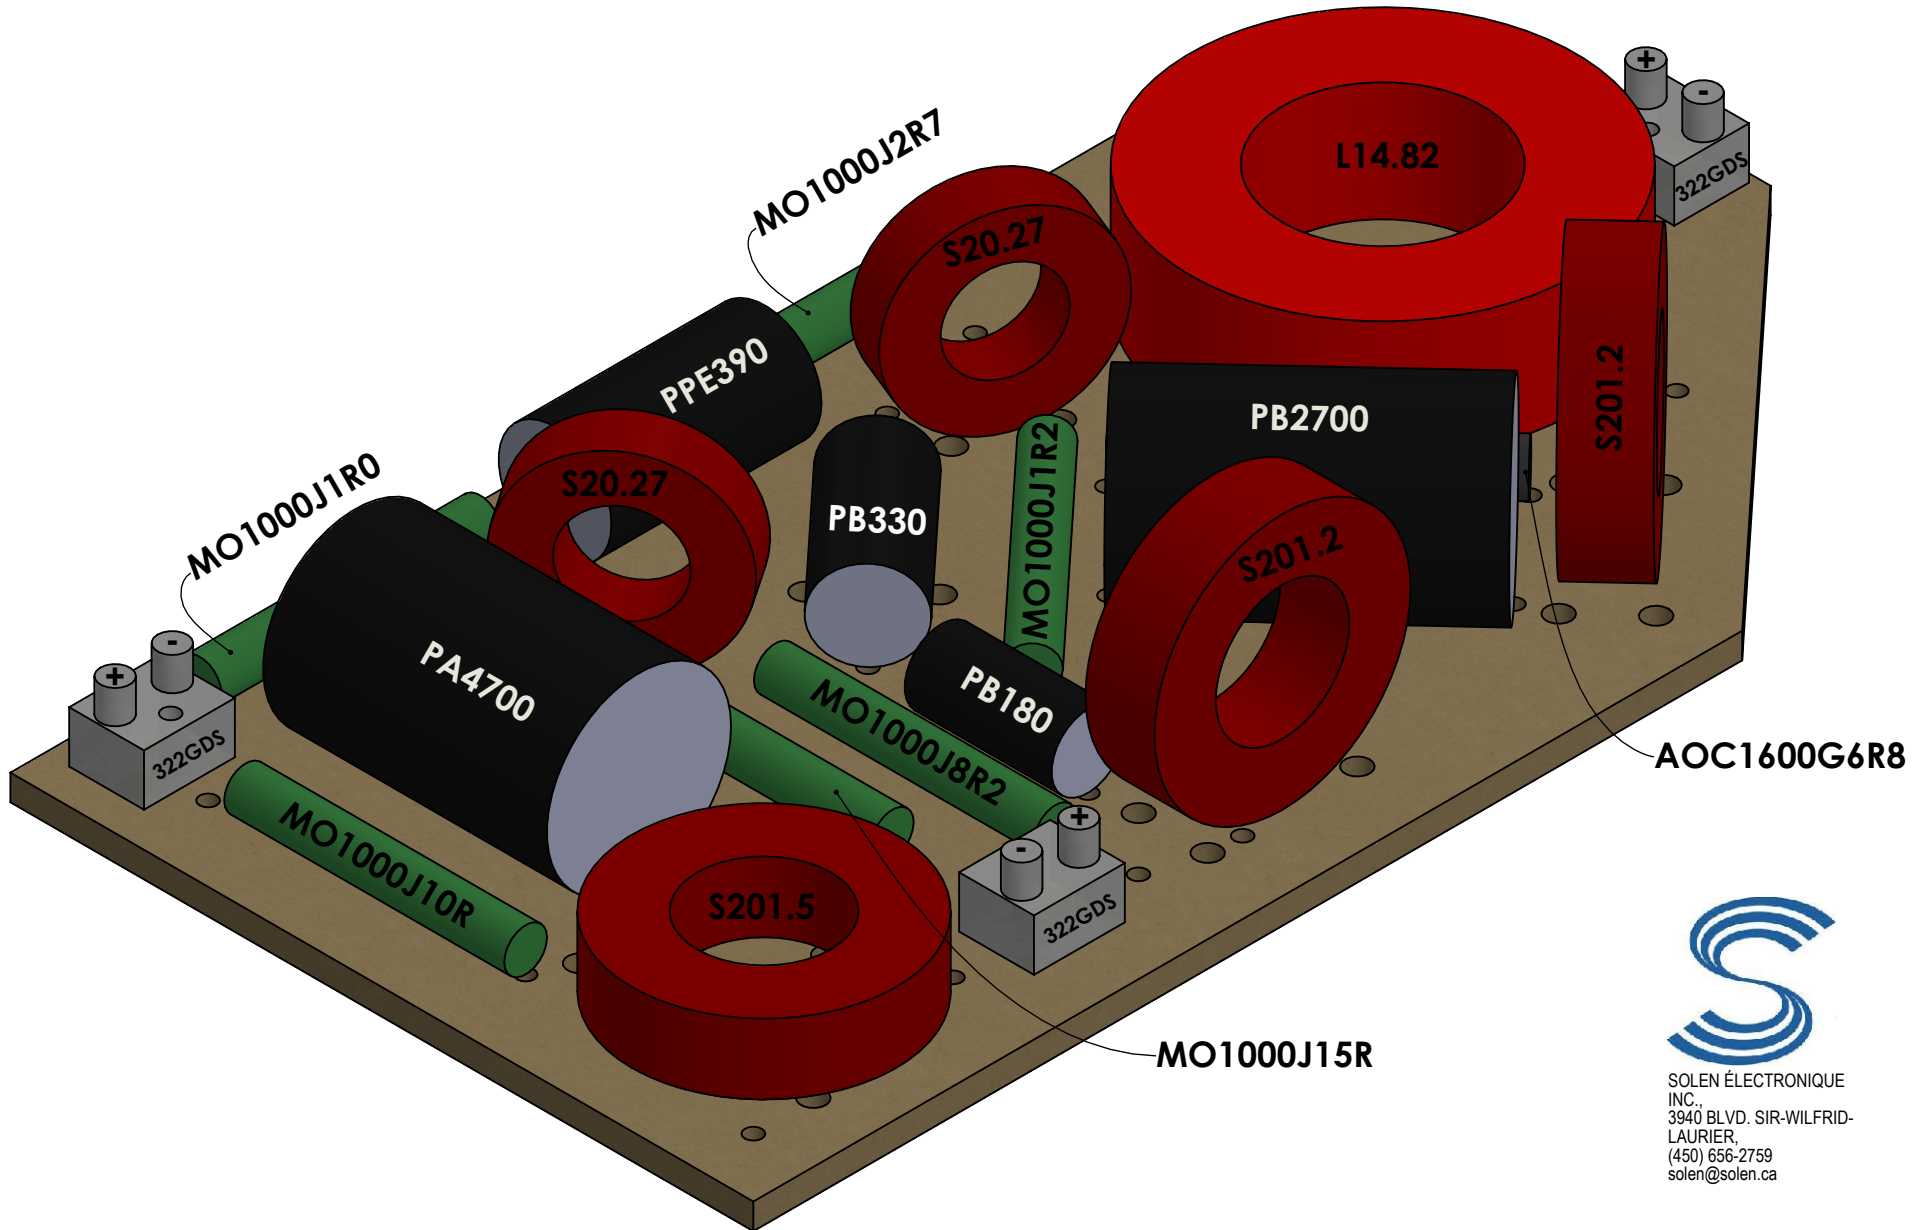

SOLEN CUSTOM HDF CROSSOVER BOARD LAYOUT

TOP VIEW - SB ACOUSTICS ARA TX

SOLEN ÉLECTRONIQUE
INC.,
3940 BLVD. SIR-WILFRID-
LAURIER,
(450) 656-2759
solen@solen.ca

SOLEN CUSTOM HDF CROSSOVER BOARD LAYOUT

ISO VIEW - SB ACOUSTICS ARA TX