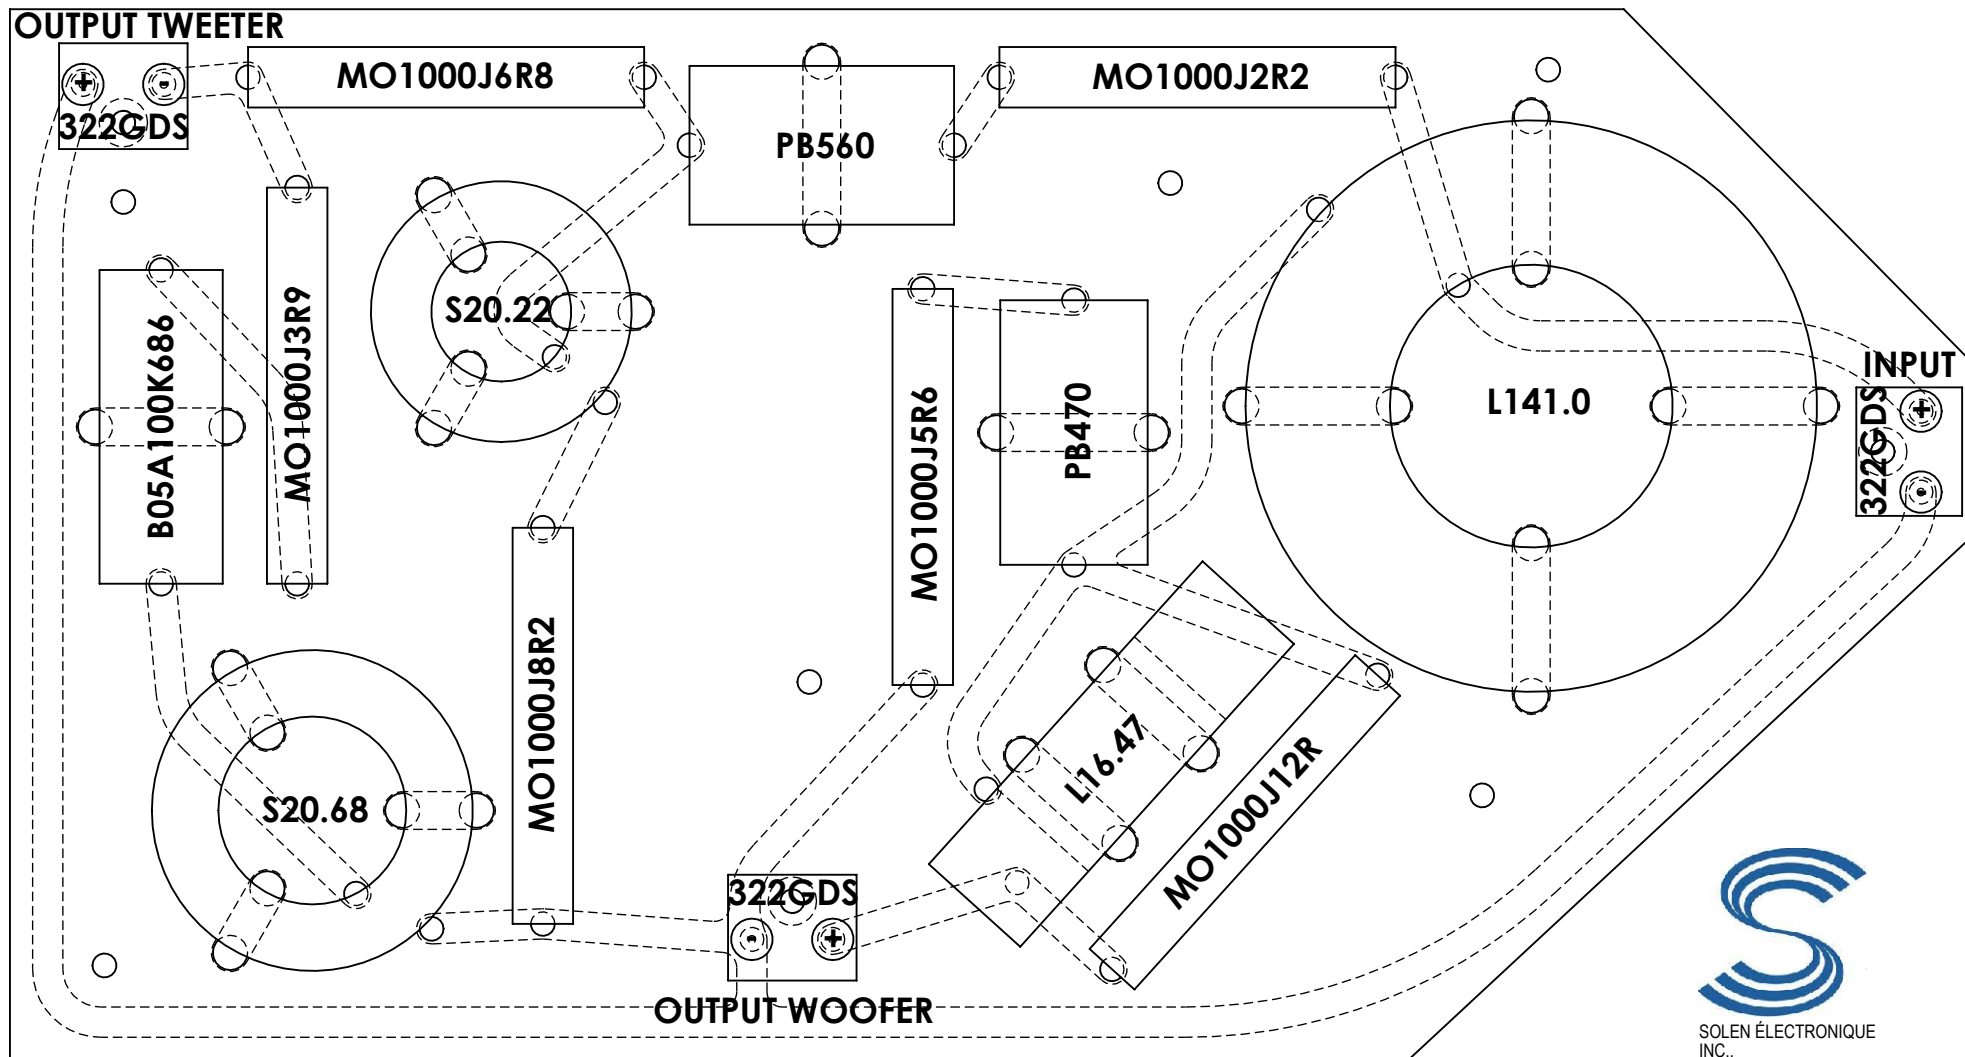

SOLEN CUSTOM HDF CROSSOVER BOARD LAYOUT

TOP VIEW - SB ACOUSTICS ARA BE

SOLEN ÉLECTRONIQUE
INC.,
3940 BLVD. SIR-WILFRID-
LAURIER,
(450) 656-2759
solen@solen.ca

SOLEN CUSTOM HDF CROSSOVER BOARD LAYOUT

ISO VIEW - SB ACOUSTICS ARA BE