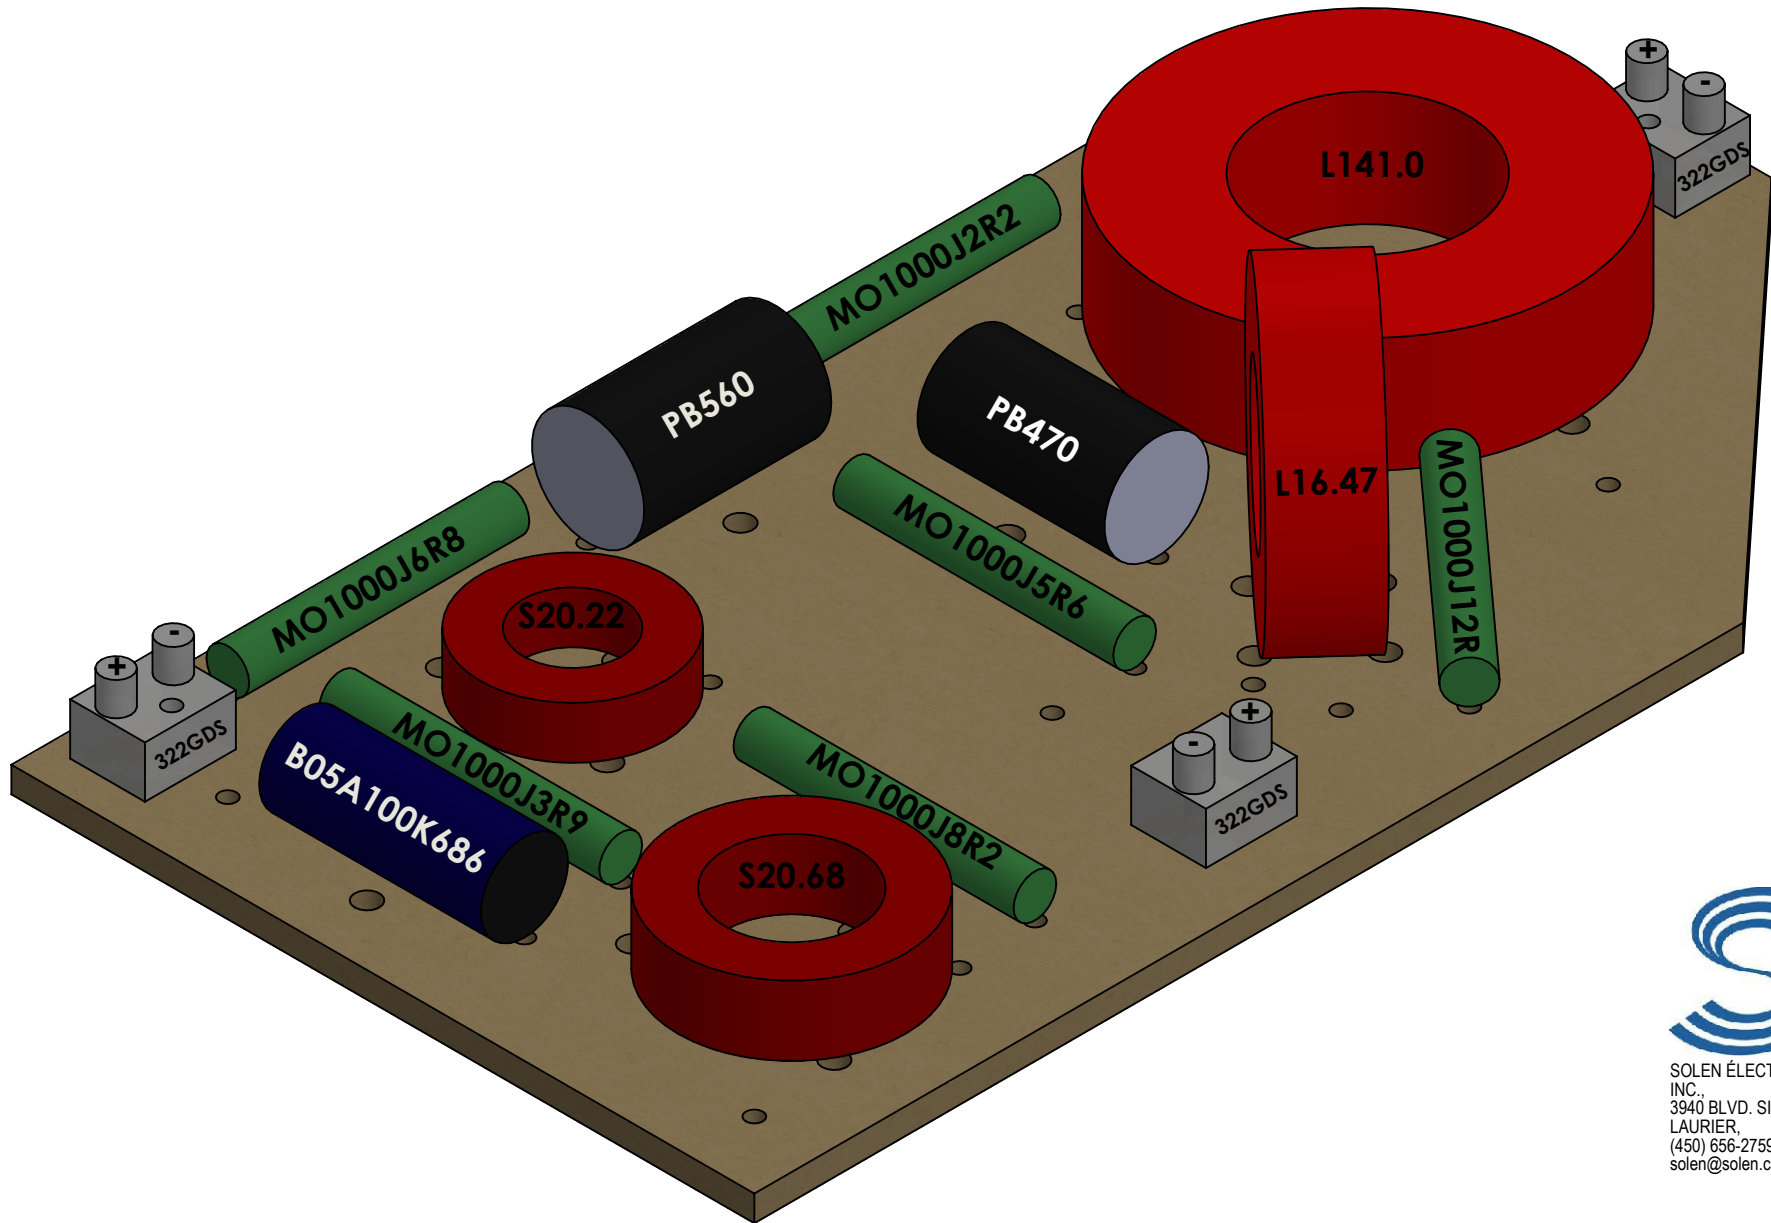

SOLEN CUSTOM HDF CROSSOVER BOARD LAYOUT

TOP VIEW - SB ACOUSTICS ARA BE

SOLEN ÉLECTRONIQUE
INC.,
3940 BLVD. SIR-WILFRID-
LAURIER,
(450) 656-2759
solen@solen.ca

SOLEN CUSTOM HDF CROSSOVER BOARD LAYOUT

ISO VIEW - SB ACOUSTICS ARA BE