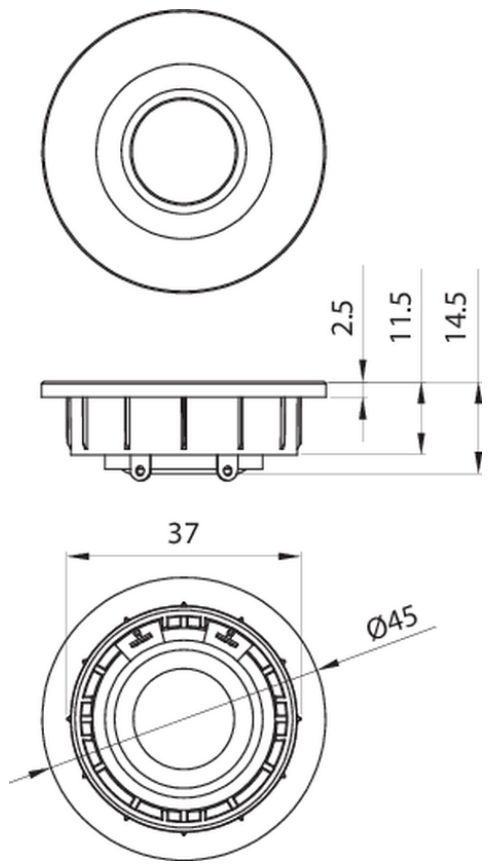

ND16FA-4 5/8" Soft Dome Neodymium Tweeter 4 Ohm

PARAMETERS	
Impedance	4 ohms
Re	3.17 ohms
Le	0.03 mH
Fs	2246 Hz
Qms	3.71
Qes	3.46
Qts	1.79
Mms	N/A
Cms	N/A
Sd	N/A
Vd	N/A
BL	N/A
Vas	N/A
Xmax	N/A
VC Diameter	0.625 mm
SPL	93 dB 2.83V/1m
RMS Power Handling	30 watts
Usable Frequency Range (Hz)	4,000 - 20,000 Hz

- ### FEATURES
- Ferrofluid enhances power handling and helps damp resonance
 - Powerful neodymium motor keeps tweeter small with impressive efficiency
 - Compact faceplate is perfect for minimal center-to-center distances
 - Easy installation, front mount pressfit design