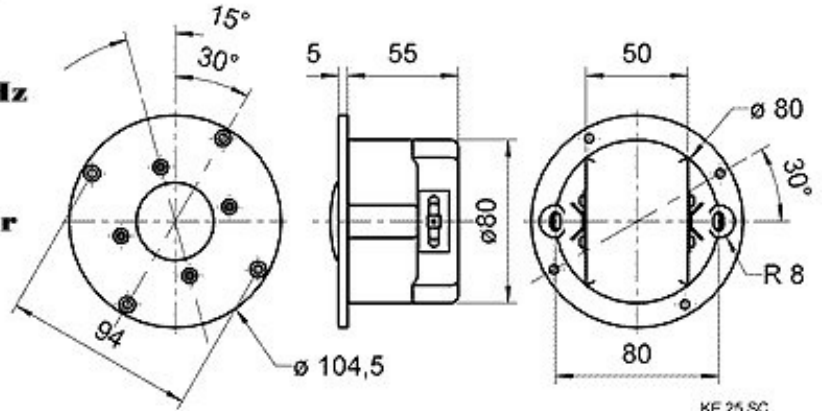

Nominal power handling 30 W
Impedance 8 Ohms
Frequency response 0.3 - 25 KHz
Efficiency 89 dB
Resonant frequency 1.1 KHz
Magnetic induction 1.7 Telsa
Magnetic flux 425 uWeber
Voice coil diameter 25mm
Net weight .98 Kg