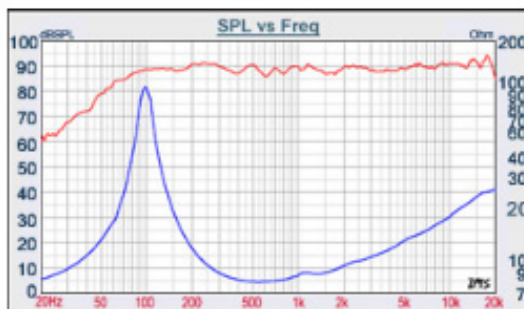

3" PPM FULL RANGE

- FULL RANGE FREQUENCY RESPONSE
- DIE CAST BASKET
- PPM. CONE WITH SANTOPRENE SURROUND
- CCAW WITH KAPTON BOBBIN

DIAPHRAGM MTL	Natural color PPM
SURROUND MTL	Santoprene
NOMINAL IMPEDANCE	8 W
DCR IMPEDANCE	6.6 W
SENSITIVITY 1W/1m	88 dB
FREQUENCY RESPONSE	100-20 KHz
FREE AIR RESONANCE	100 Hz
VOICE COIL DIAMETER	20.4 mm
AIR GAP HEIGHT	6.0 mm
RATED POWER INPUT	15 W
MAXIMUM POWER INPUT	30 W
FORCE FACTOR, BL	4.47 TM
MAGNET WEIGHT (7.7 oz)	219 g
MOVING MASS	2.0 g
FERRO FLUID ENHANCED	No
SUSPENSION COMPL.	1302 uMN ⁻¹
EFFEC.PISTON AREA	0.0032 M ²
Levc	0.081 mH
Zo	110 ohm
X-max	0.5 mm
Vas	1.89 Litr.
Qts	0.39
Qms	6.44
Qes	0.41