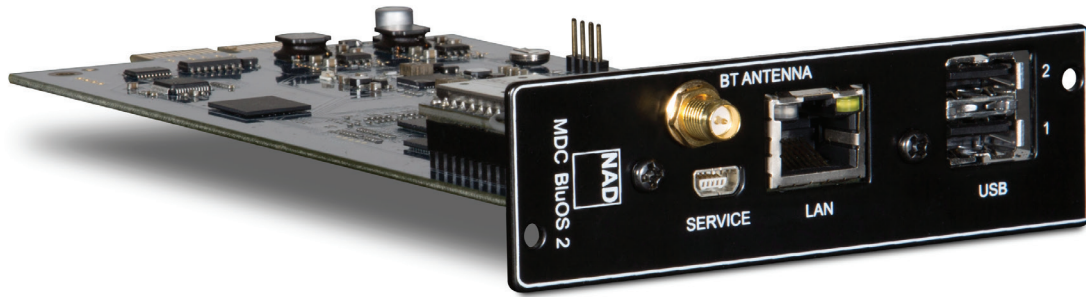

MDC BluOS-2 Module

MDC Modular Design Construction BluOS™ WiFi® Bluetooth®

Easily integrate Hi-Res Audio, network streaming, and music control. Featuring BluOS, the music management software developed by NAD's sister brand, Bluesound, the BluOS-2 module is a complete digital music solution at an amazingly affordable price. Thanks to the forward-looking innovation of Modular Design Construction, you can now add BluOS network and internet music streaming with advanced music management to your NAD C 390DD, NAD Masters M12 and M32 or the NAD Classic models C 368 and C 388.

The BluOS-2 module has a new more powerful ARM Processor for a quicker, more responsive user experience. As an internal module there are no external wires or power supplies required and integration with the firmware is hand-in-glove. Both Ethernet and Wi-Fi operate in asynchronous mode for lowest jitter performance and allow connection to music stored anywhere on the local network or streamed directly from the Internet using popular music services like Spotify Connect, Tidal, and TunesIn. You can also play music from a USB drive or hard drive via the USB A port. Bluetooth® with aptX is also natively integrated so you can wirelessly connect to any smartphone, tablet, or Bluetooth-enabled device within range and stream your favourite music apps or libraries in high-fidelity.