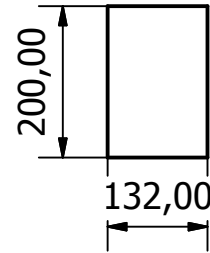

Designed by bidland	Checked by	Approved by - date	Date 25.08.2006
		Delling	Edition Sheet 1 / 1

Front

Back

Sides (2pcs)

Top/Bottom (2pcs)

Brace (4pcs)

A

A (1 : 5)

Material: 19mm MDF

Designed by bidland	Checked by	Approved by	Date	Date 31.10.2007	
Delling parts				Edition	Sheet 1 / 1