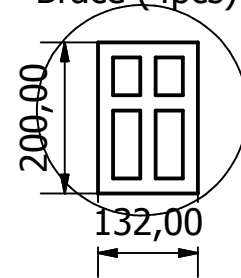

Designed by bidland	Checked by	Approved by - date	Date 25.08.2006
		Delling	Edition Sheet 1 / 1

Front

Back

Sides (2pcs)

Top/Bottom (2pcs)

Brace (4pcs)

A

A (1 : 5)

Material: 19mm MDF

Designed by bidland	Checked by	Approved by	Date	Date 31.10.2007	
Delling parts				Edition	Sheet 1 / 1