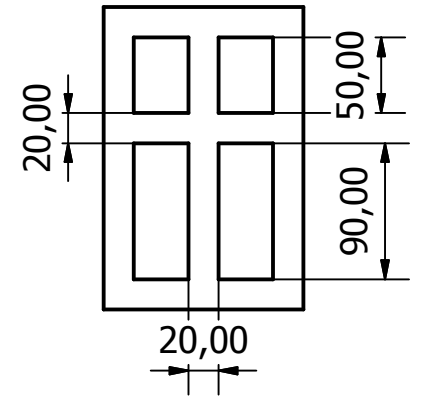

Designed by bidland	Checked by	Approved by - date	Date 25.08.2006
		Delling	Edition Sheet 1 / 1

Front

Back

Sides (2pcs)

Top/Bottom (2pcs)

Brace (4pcs)

A

A (1 : 5)

Material: 19mm MDF

Designed by bidland	Checked by	Approved by	Date	Date 31.10.2007	
Delling parts				Edition	Sheet 1 / 1