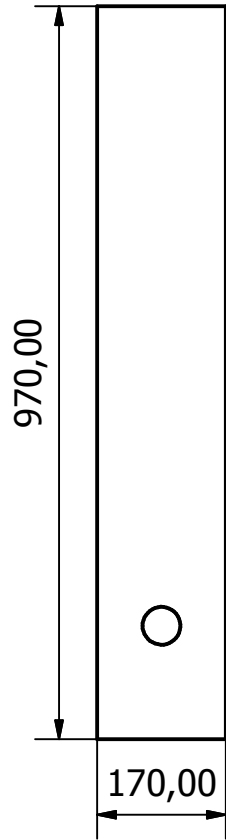

Designed by bidland	Checked by	Approved by - date	Date 25.08.2006
		Delling	Edition Sheet 1 / 1

Front

Back

Sides (2pcs)

Top/Bottom (2pcs)

Brace (4pcs)

A

A (1 : 5)

Material: 19mm MDF

Designed by bidland	Checked by	Approved by	Date	Date 31.10.2007	
Delling parts				Edition	Sheet 1 / 1