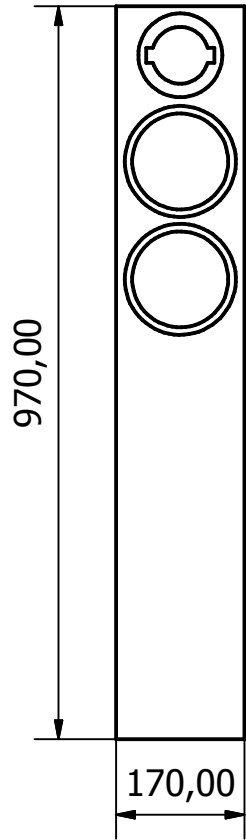

Designed by bidland	Checked by	Approved by - date	Date 25.08.2006
		Delling	Edition Sheet 1 / 1

Front

Back

Sides (2pcs)

Top/Bottom (2pcs)

Brace (4pcs)

A

A (1 : 5)

Material: 19mm MDF

Designed by bidland	Checked by	Approved by	Date	Date 31.10.2007	
Delling parts				Edition	Sheet 1 / 1