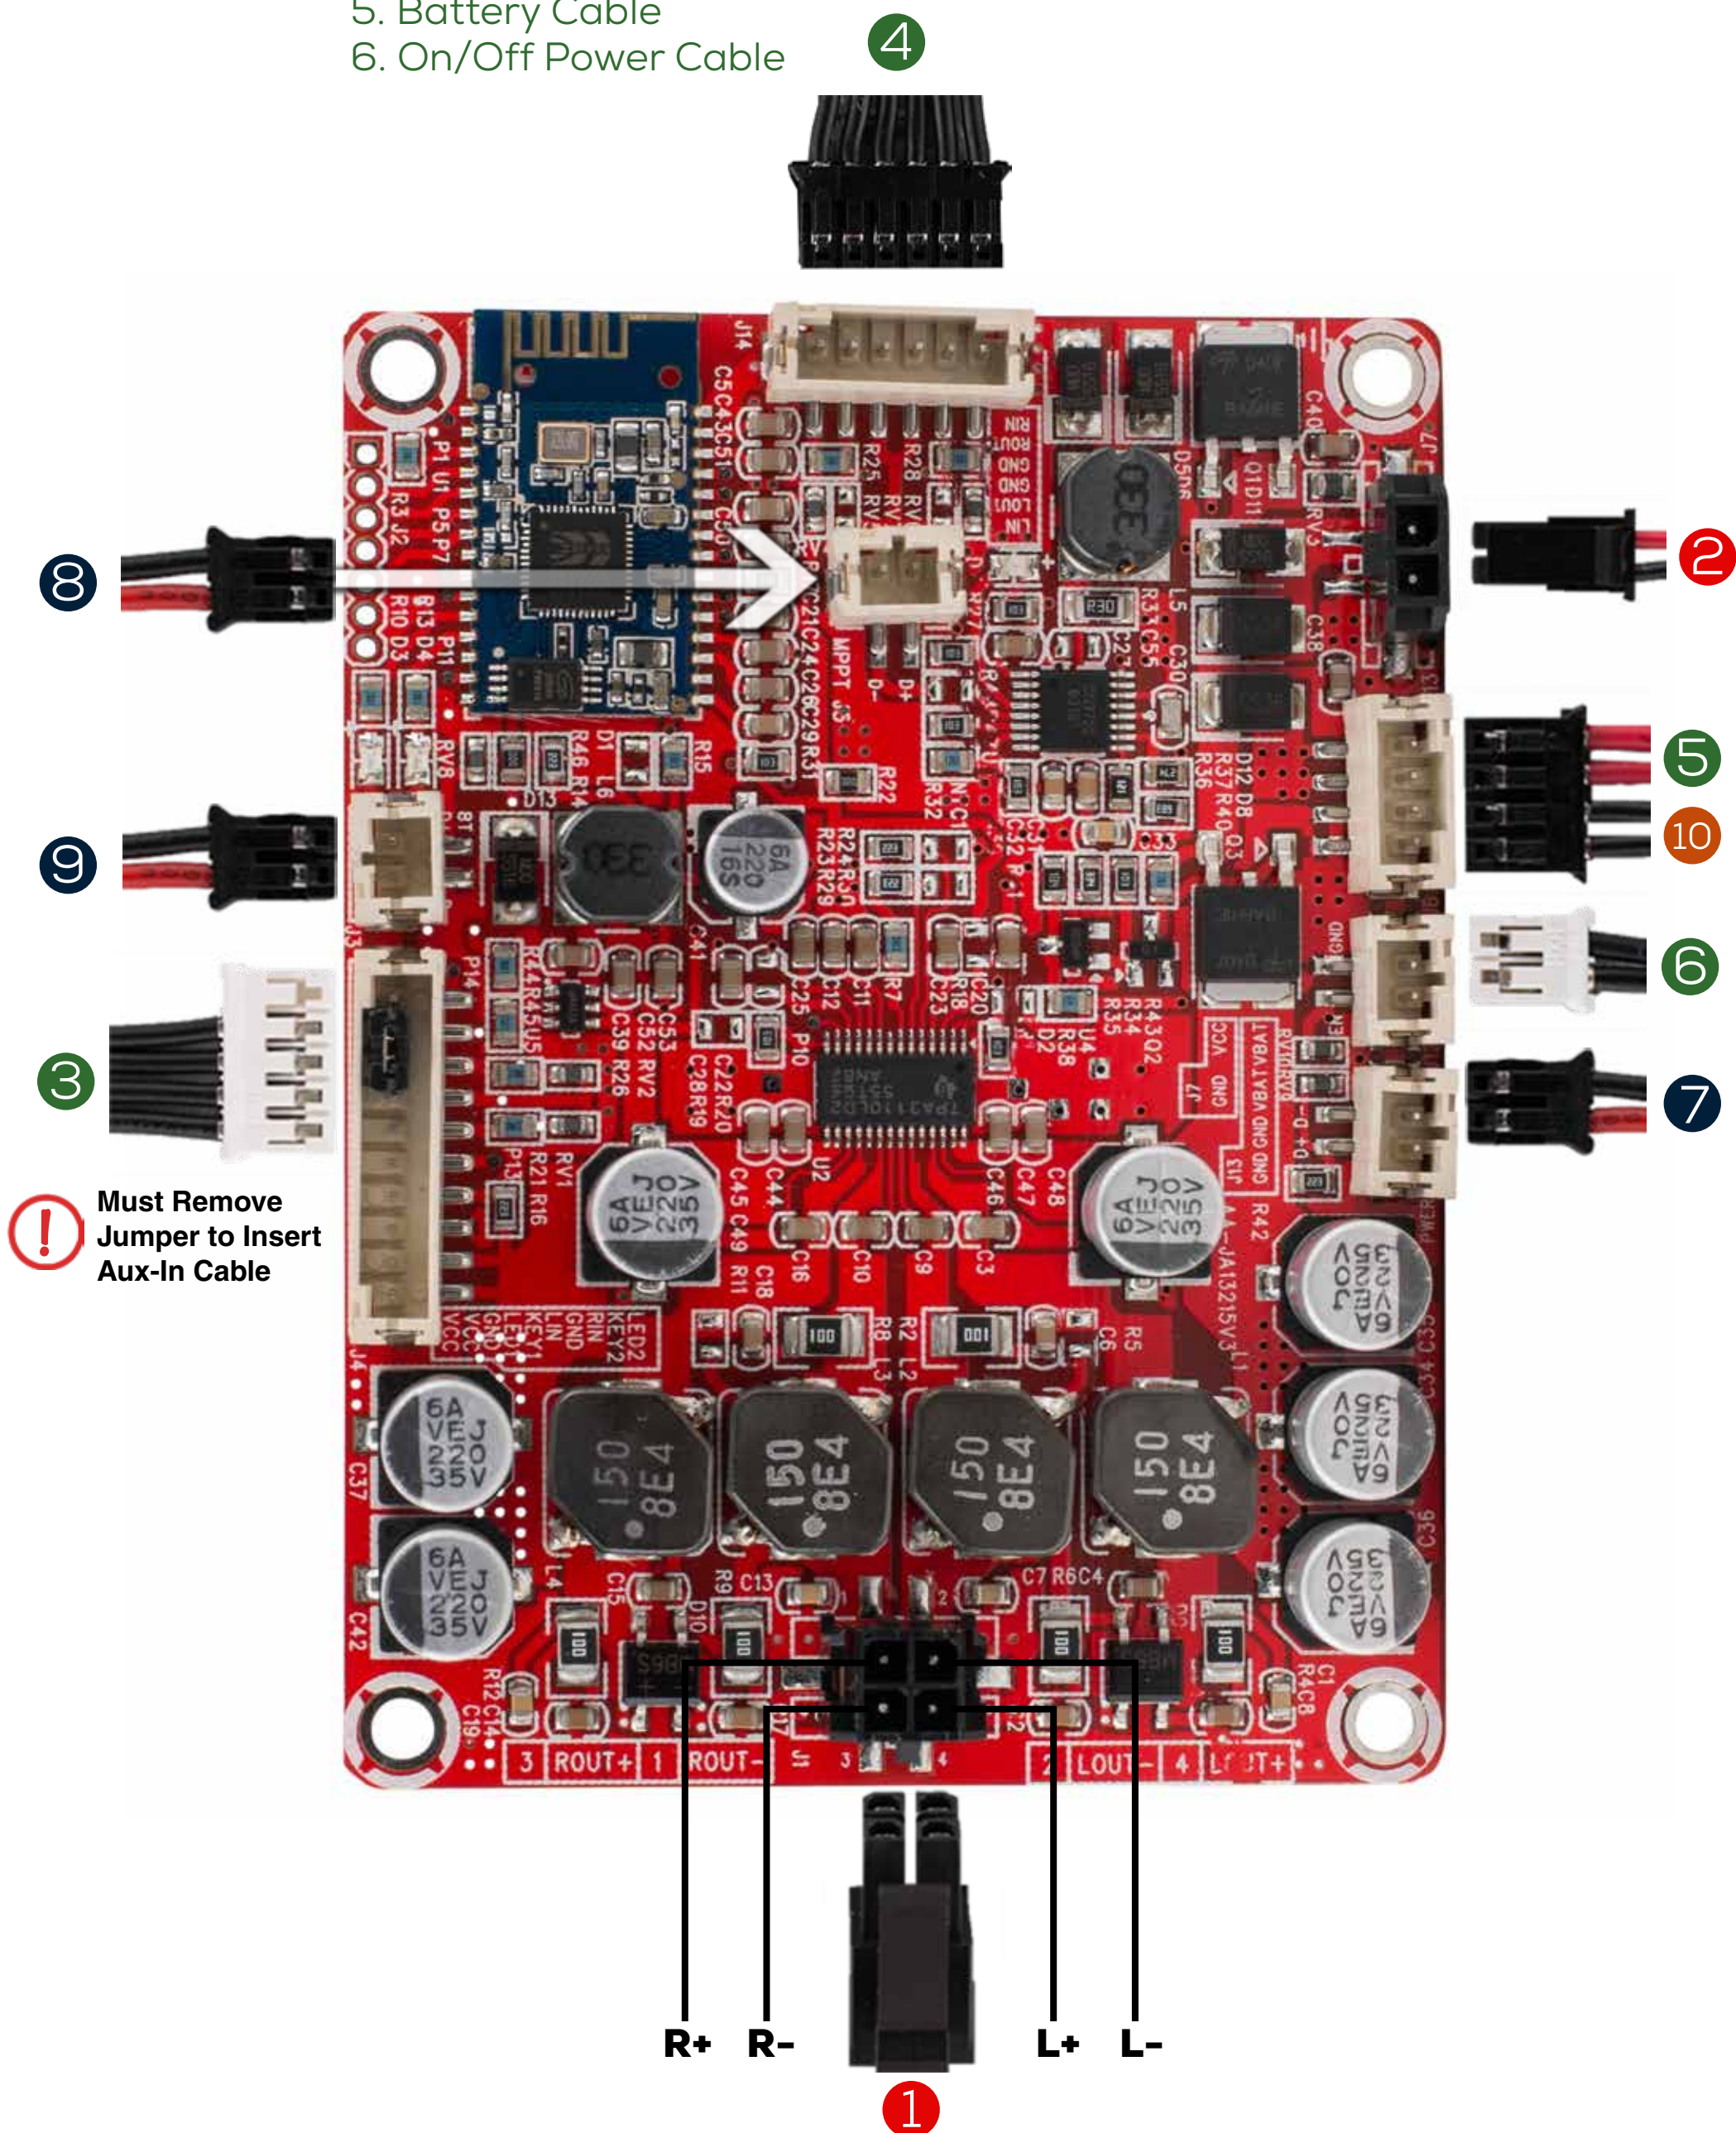

Dayton Audio KAB-215 Quick Start Wiring Guide

INCLUDED

1. Speaker Cable
2. Power Cable

FUNCTIONAL CABLE PACKAGE

3. Aux-In Cable
4. Volume Control With Cable
5. Battery Cable
6. On/Off Power Cable

LED PACKAGE

7. Power LED
8. Bluetooth LED
9. Charging LED

ADDITIONAL

10. Li-Ion Battery Charging Board

1