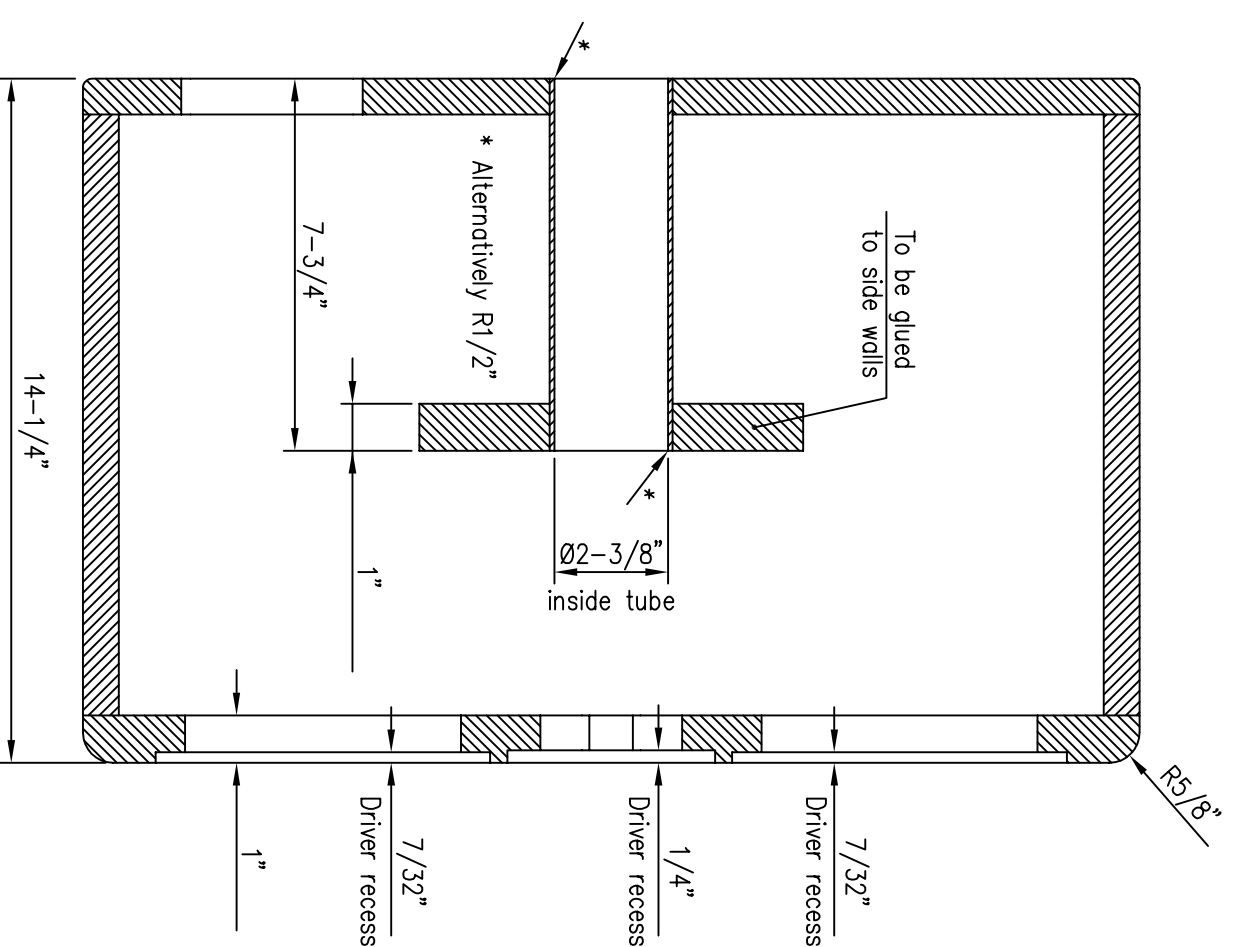

ESC End

D S A Frequency Response

Mac i 28.06.101 15 43

Distance Loudsp.- Mic.: 105.4cm dB SPL normalised on 1 Meter Delay: 3.1ms

MO: ODIN MK3

MATERIALE: 3/4" MDF – topp, bottom and sides
1" MDF – front and inside baffel