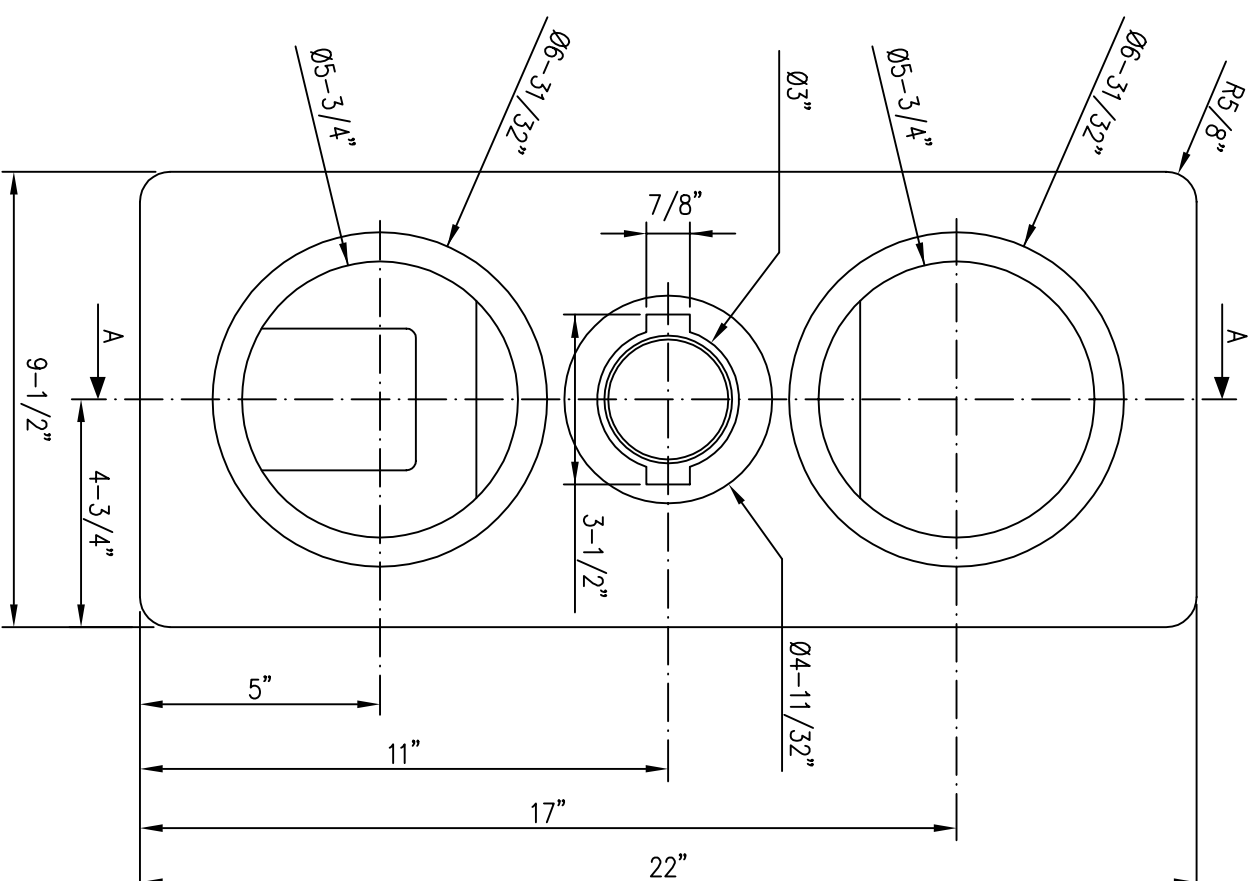

ESC End

D S A Frequency Response

Mac i 28.06.101 15 43

Distance Loudsp.- Mic.: 105.4cm dB SPL normalised on 1 Meter Delay: 3.1ms

MO: ODIN MK3

MATERIALE: 3/4" MDF – topp, bottom and sides
1" MDF – front and inside baffel