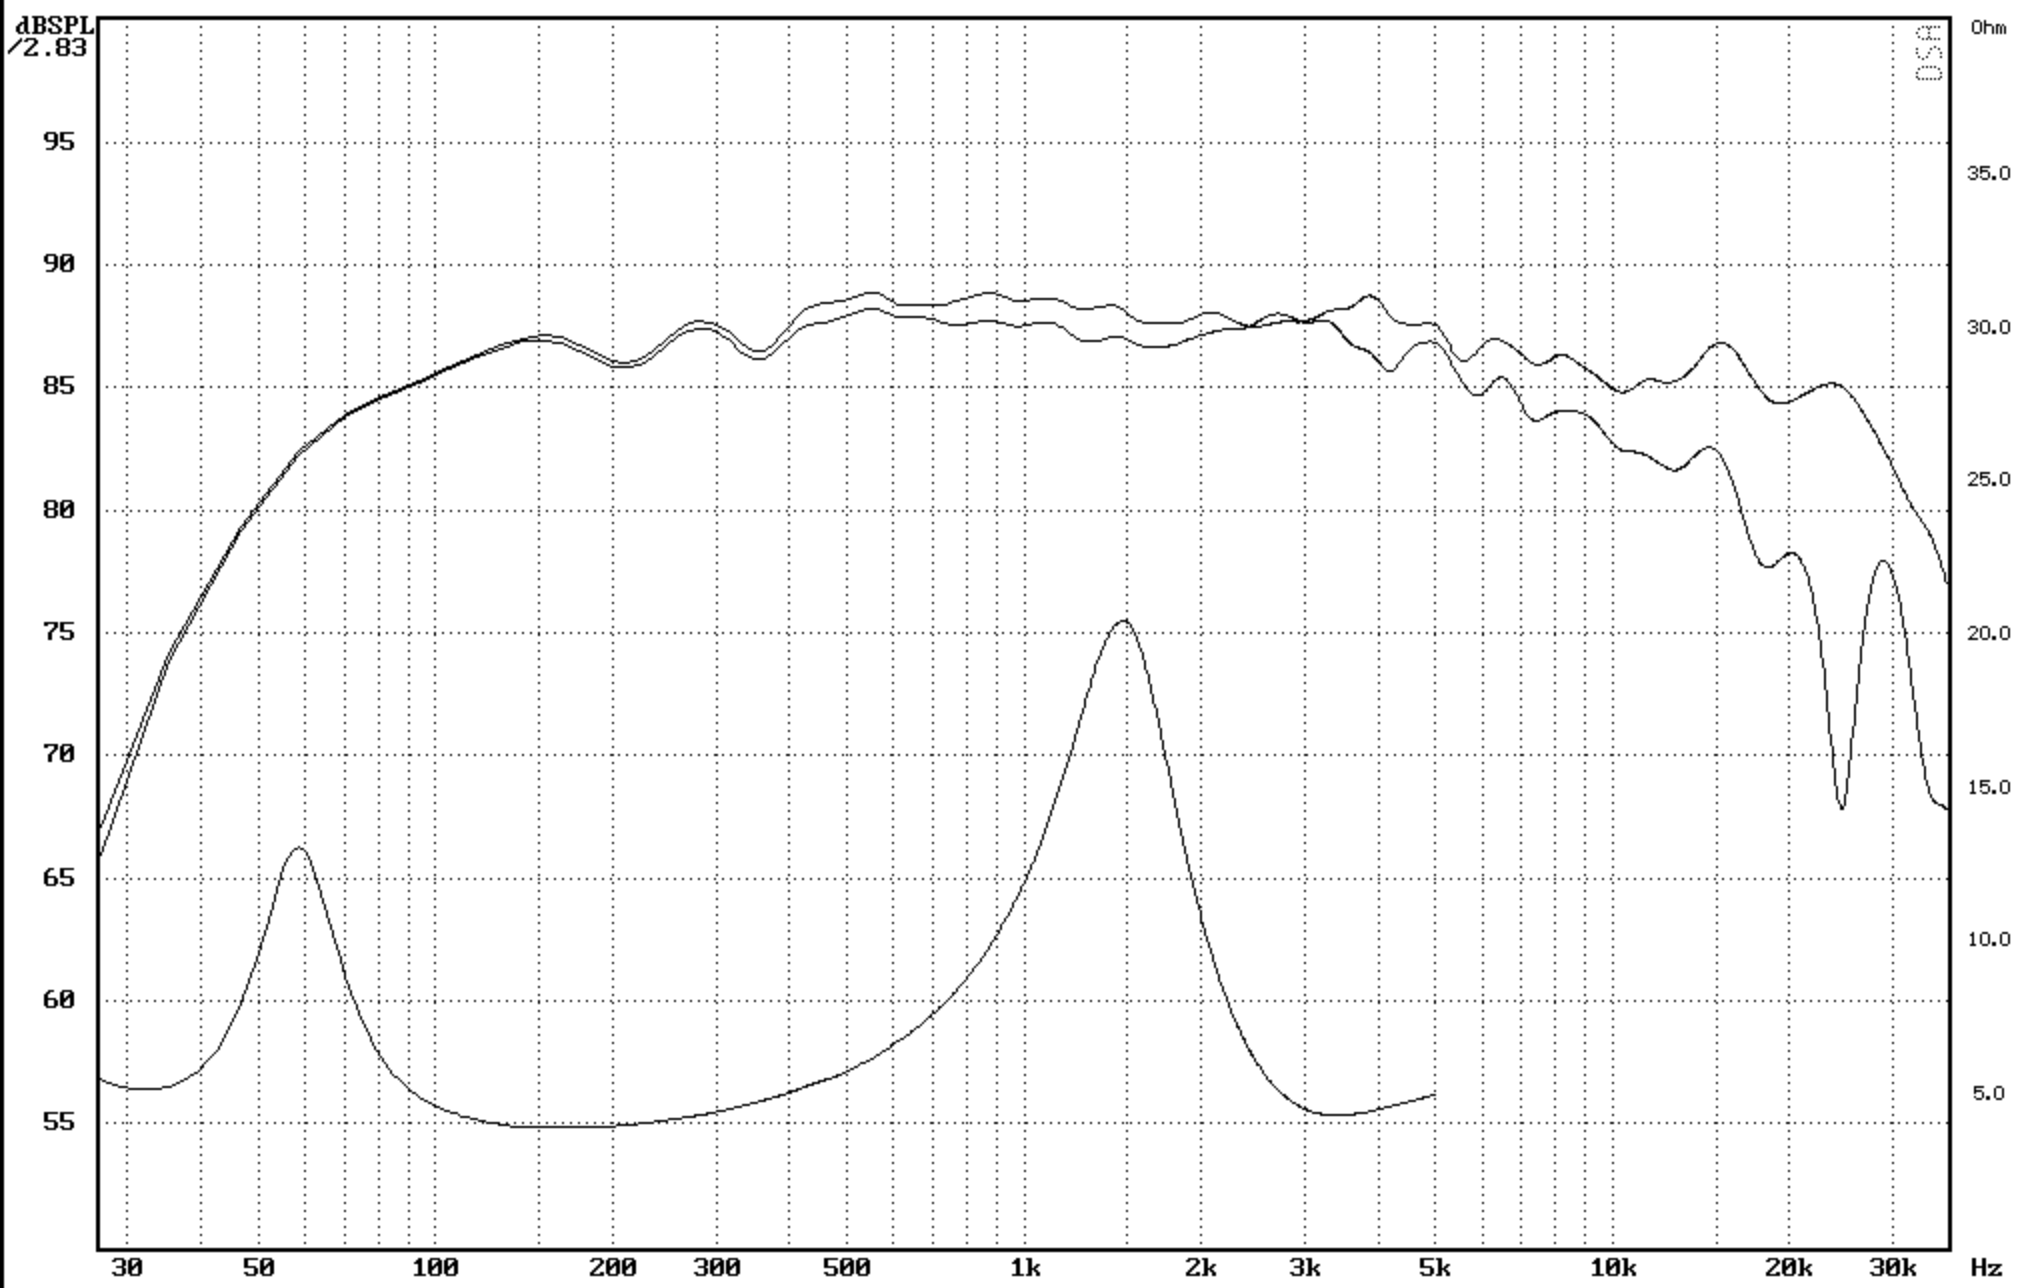

ESC End

D S A Frequency Response

Mac i 28.06.101 15 43

Distance Loudsp.- Mic.: 105.4cm dB SPL normalised on 1 Meter Delay: 3.1ms

MO: ODIN MK3

MATERIALE: 3/4" MDF – topp, bottom and sides
1" MDF – front and inside baffel