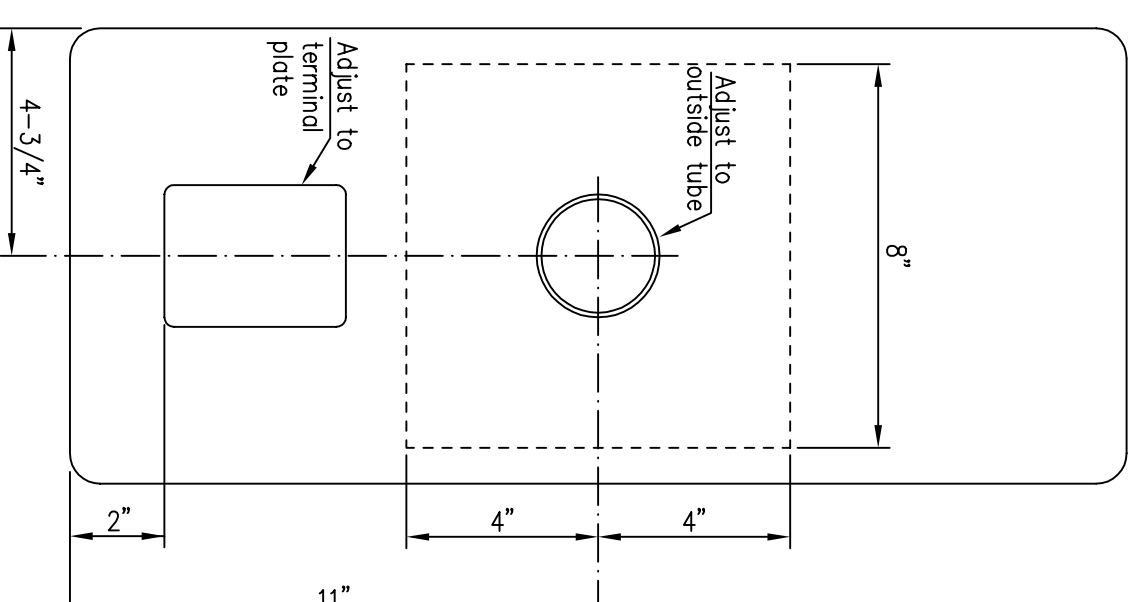

ESC End

D S A Frequency Response

Mac i 28.06.101 15 43

Distance Loudsp.- Mic.: 105.4cm dB SPL normalised on 1 Meter Delay: 3.1ms

MO: ODIN MK3

MATERIALE: 3/4" MDF – topp, bottom and sides
1" MDF – front and inside baffel