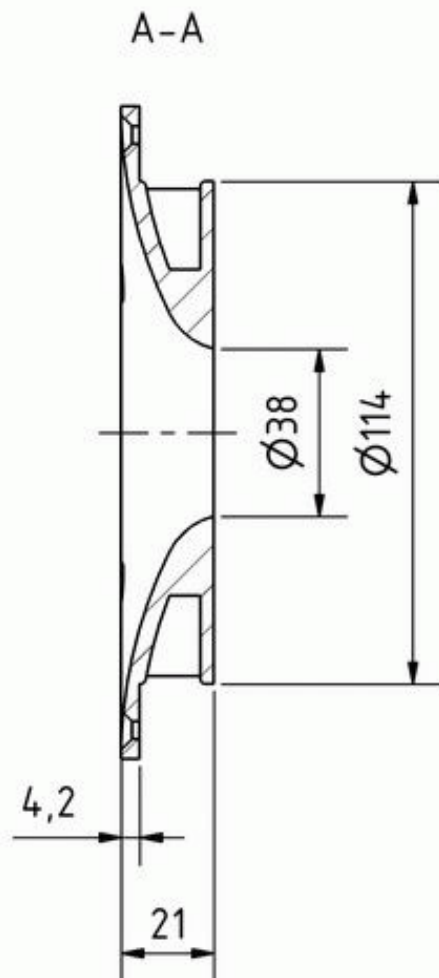

Cutout diameter	115 mm
Net weight	100 g
Cutout diameter	D = 38 mm

For G25FFL & KE25SC

WG 148 R  
 04.12.2012