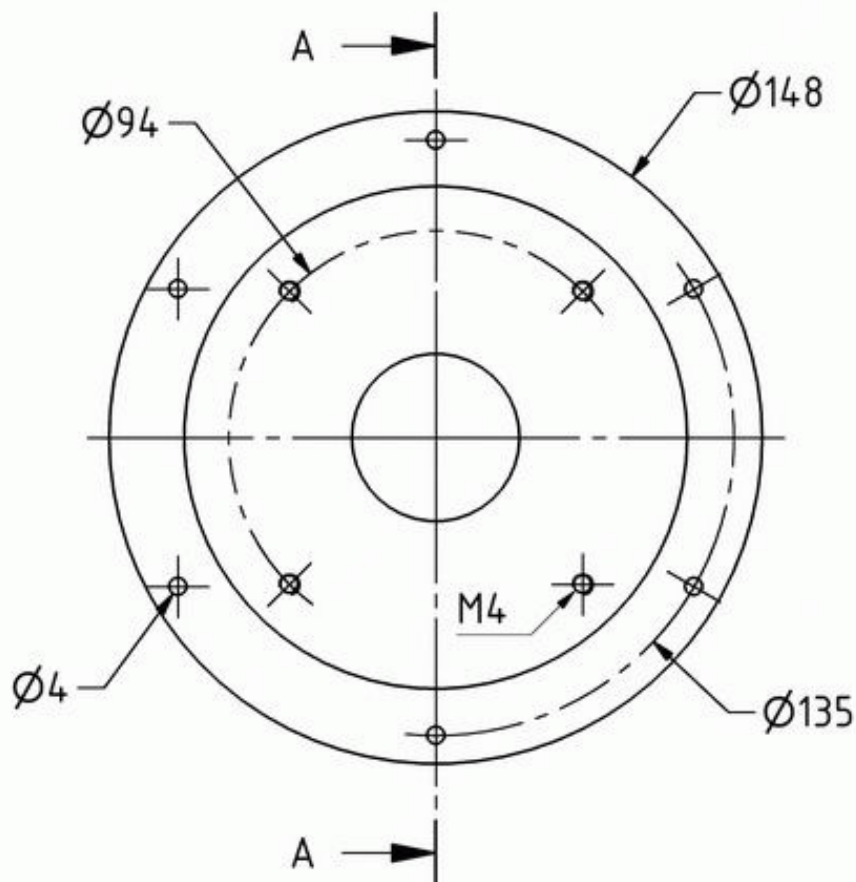

Cutout diameter	115 mm
Net weight	100 g
Cutout diameter	D = 38 mm

For G25FFL & KE25SC

WG 148 R  
 04.12.2012